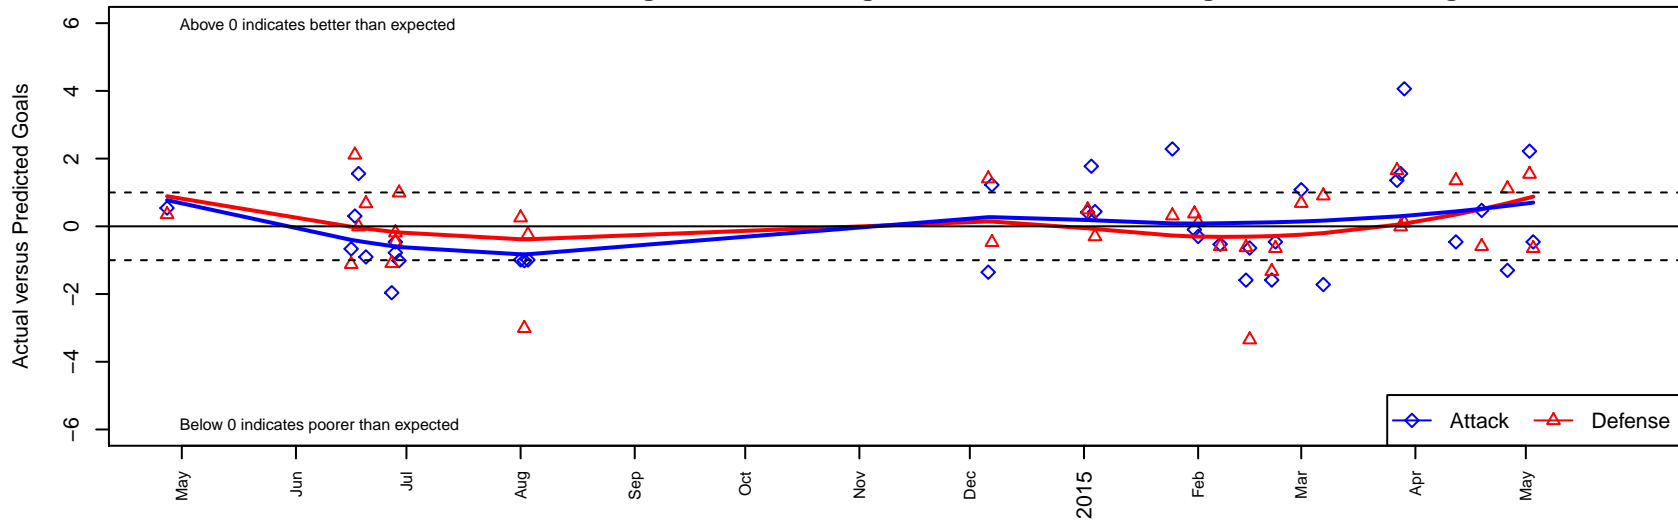

Capital FC Timbers Red Real Madrid B98

Capital FC
 Salem, OR
 B98 total strength=1831
 attack=42.15 defense=30.08
 spr league = Win OYS B98 Premier
 notes= was Cascade FC

alt names used:
 Capital FC Timbers 98 Red (OR) (SC)
 Capital FC Timbers Boys 98 Red
 Capital FC Timbers Boys 98 Red
 Capital FC Timbers 98 Red
 CAPITAL FC RED (OR)
 Capital FC Timbers Boys 98 Red

Venues played:
 2013 OYS State Cup B98
 2014 Far West Regionals U15
 2014 Capital Cup BU16-19 HS Gold
 2014 Bend Premier Cup U17-19B U19
 2014 FWRL B98
 2014 PacNW Winter Classic FWRL U16
 2014 Win OYS B98 Premier
 2014 OYS State Cup B98

Capital FC Timbers Red Real Madrid B98
 Dots are actual minus expected GF (blue circles) and GA (red triangles).
 Blue line is smoothed change in attack strength. Red is smoothed change in defense strength.

**attack and defense variance (black dot)
relative to other teams
and top 10 in region**

**attack and defense rating
relative to others at age
and all opponents in last 13 months**

**attack and defense rating
relative to others at age
and all opponents in last 13 months**