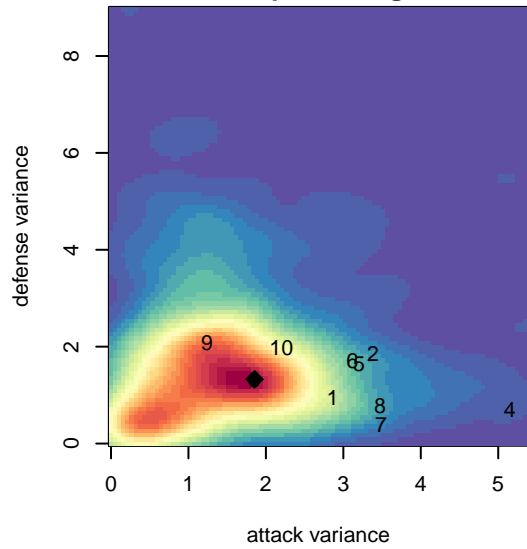

**attack and defense variance (black dot)
relative to other teams
and top 10 in region**