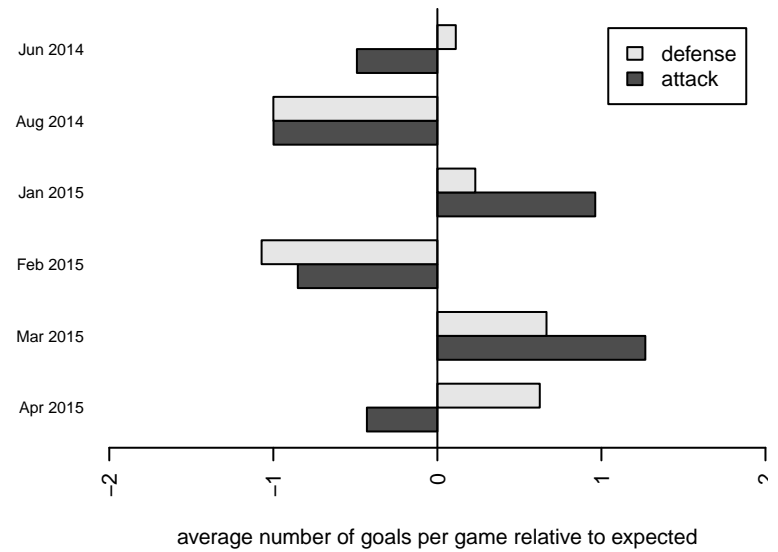

Capital FC Timbers Red Real Madrid B98
 Dots are actual minus expected GF (blue circles) and GA (red triangles).
 Blue line is smoothed change in attack strength. Red is smoothed change in defense strength.

**attack and defense variance (black dot)
relative to other teams
and top 10 in region**

**attack and defense rating
relative to others at age
and all opponents in last 13 months**

**attack and defense rating
relative to others at age
and all opponents in last 13 months**

Performance relative to 13 month average

Performance relative to 13 month average

Distribution of opponents
 Red = Lose zone, Blue = Win zone, Green = Even
 Black line separates win/lose zones

lot. A=Neither has attack advantage, B=Opponent has both attack and defense advantage, C=Opponent has both attack and defense disadvantage, D=Both have