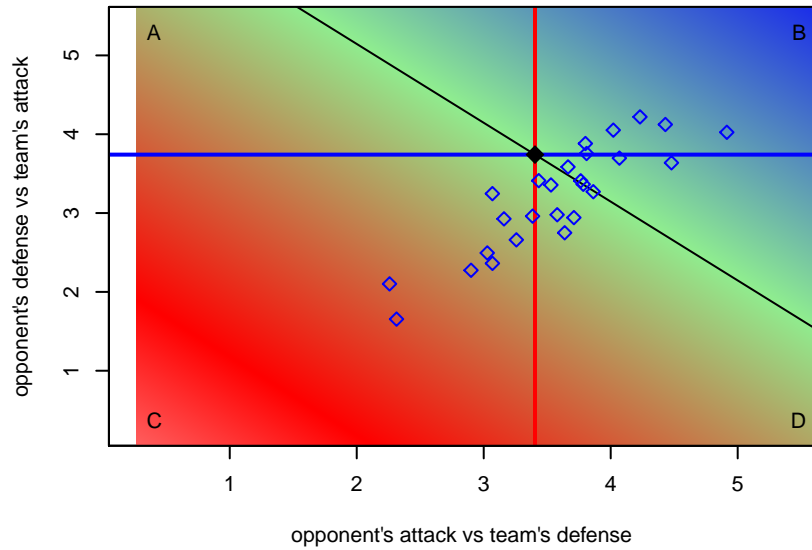

Capital FC Timbers Red Real Madrid B98
 Dots are actual minus expected GF (blue circles) and GA (red triangles).
 Blue line is smoothed change in attack strength. Red is smoothed change in defense strength.

**attack and defense variance (black dot)
relative to other teams
and top 10 in region**

**attack and defense rating
relative to others at age
and all opponents in last 13 months**

**attack and defense rating
relative to others at age
and all opponents in last 13 months**

Performance relative to 13 month average

Performance relative to 13 month average

Distribution of opponents
 Red = Lose zone, Blue = Win zone, Green = Even
 Black line separates win/lose zones

lot. A=Neither has attack advantage, B=Opponent has both attack and defense advantage, C=Opponent has both attack and defense disadvantage, D=Both have