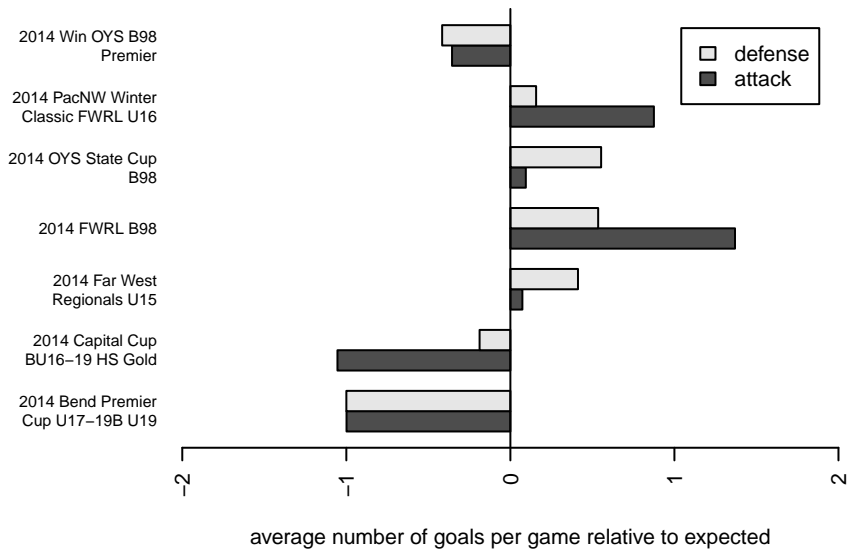

Capital FC Timbers Red Real Madrid B98
 Dots are actual minus expected GF (blue circles) and GA (red triangles).
 Blue line is smoothed change in attack strength. Red is smoothed change in defense strength.

**attack and defense variance (black dot)
relative to other teams
and top 10 in region**

**attack and defense rating
relative to others at age
and all opponents in last 13 months**

**attack and defense rating
relative to others at age
and all opponents in last 13 months**

Performance relative to 13 month average

Performance relative to 13 month average

Distribution of opponents
 Red = Lose zone, Blue = Win zone, Green = Even
 Black line separates win/lose zones

lot. A=Neither has attack advantage, B=Opponent has both attack and defense advantage, C=Opponent has both attack and defense disadvantage, D=Both have